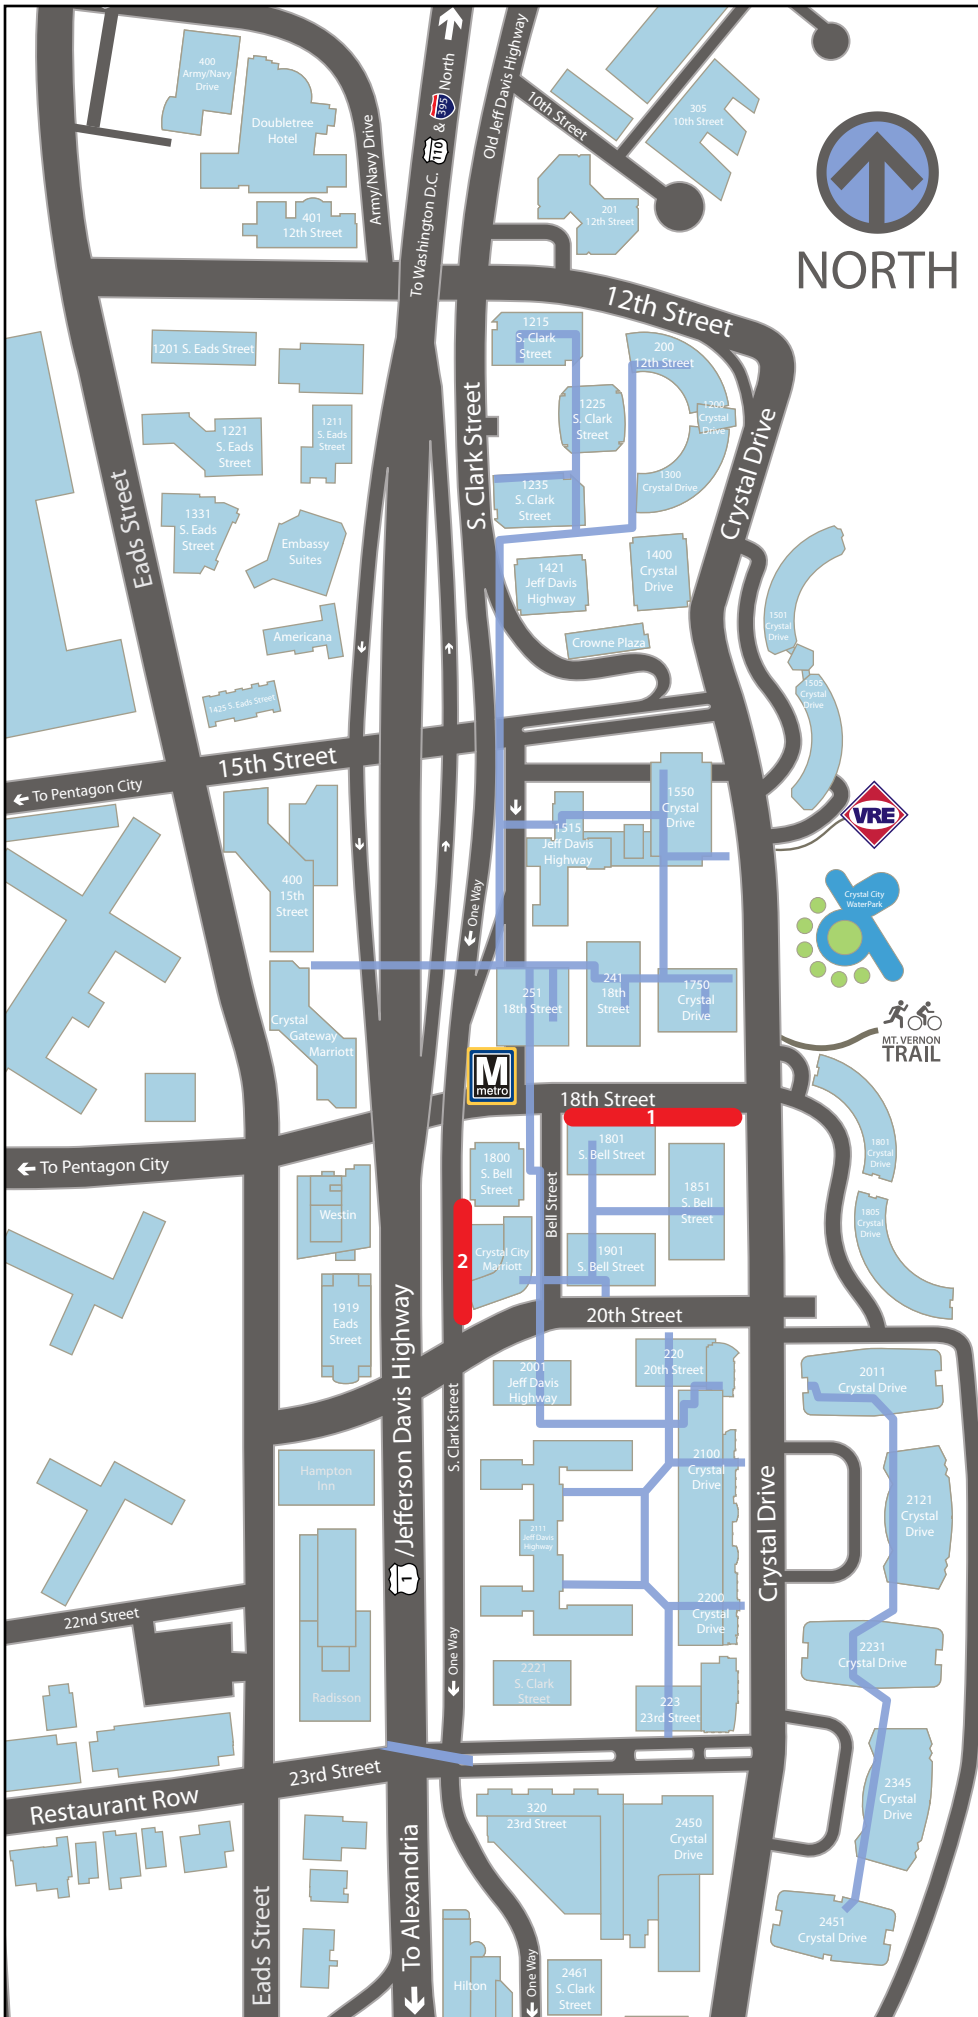

# CRYSTAL CITY

## Tour Bus Parking

**1**

200 block of 18th Street South between Bell Street and Crystal Drive (south side)  
6:00 PM - 6:00 AM

**2**

1900 block of South Clark Street (east side)  
24-hour tour bus parking  
South Clark Street is one-way southbound,  
and is best accessed from  
the intersection at 12th Street South

\* There are additional spaces in Pentagon City: 1000-1400 blocks of South Hayes Street (west side, adjacent to The Fashion Centre at Pentagon City between 12th Street South and Army Navy Drive)

**CRYSTALCITY**