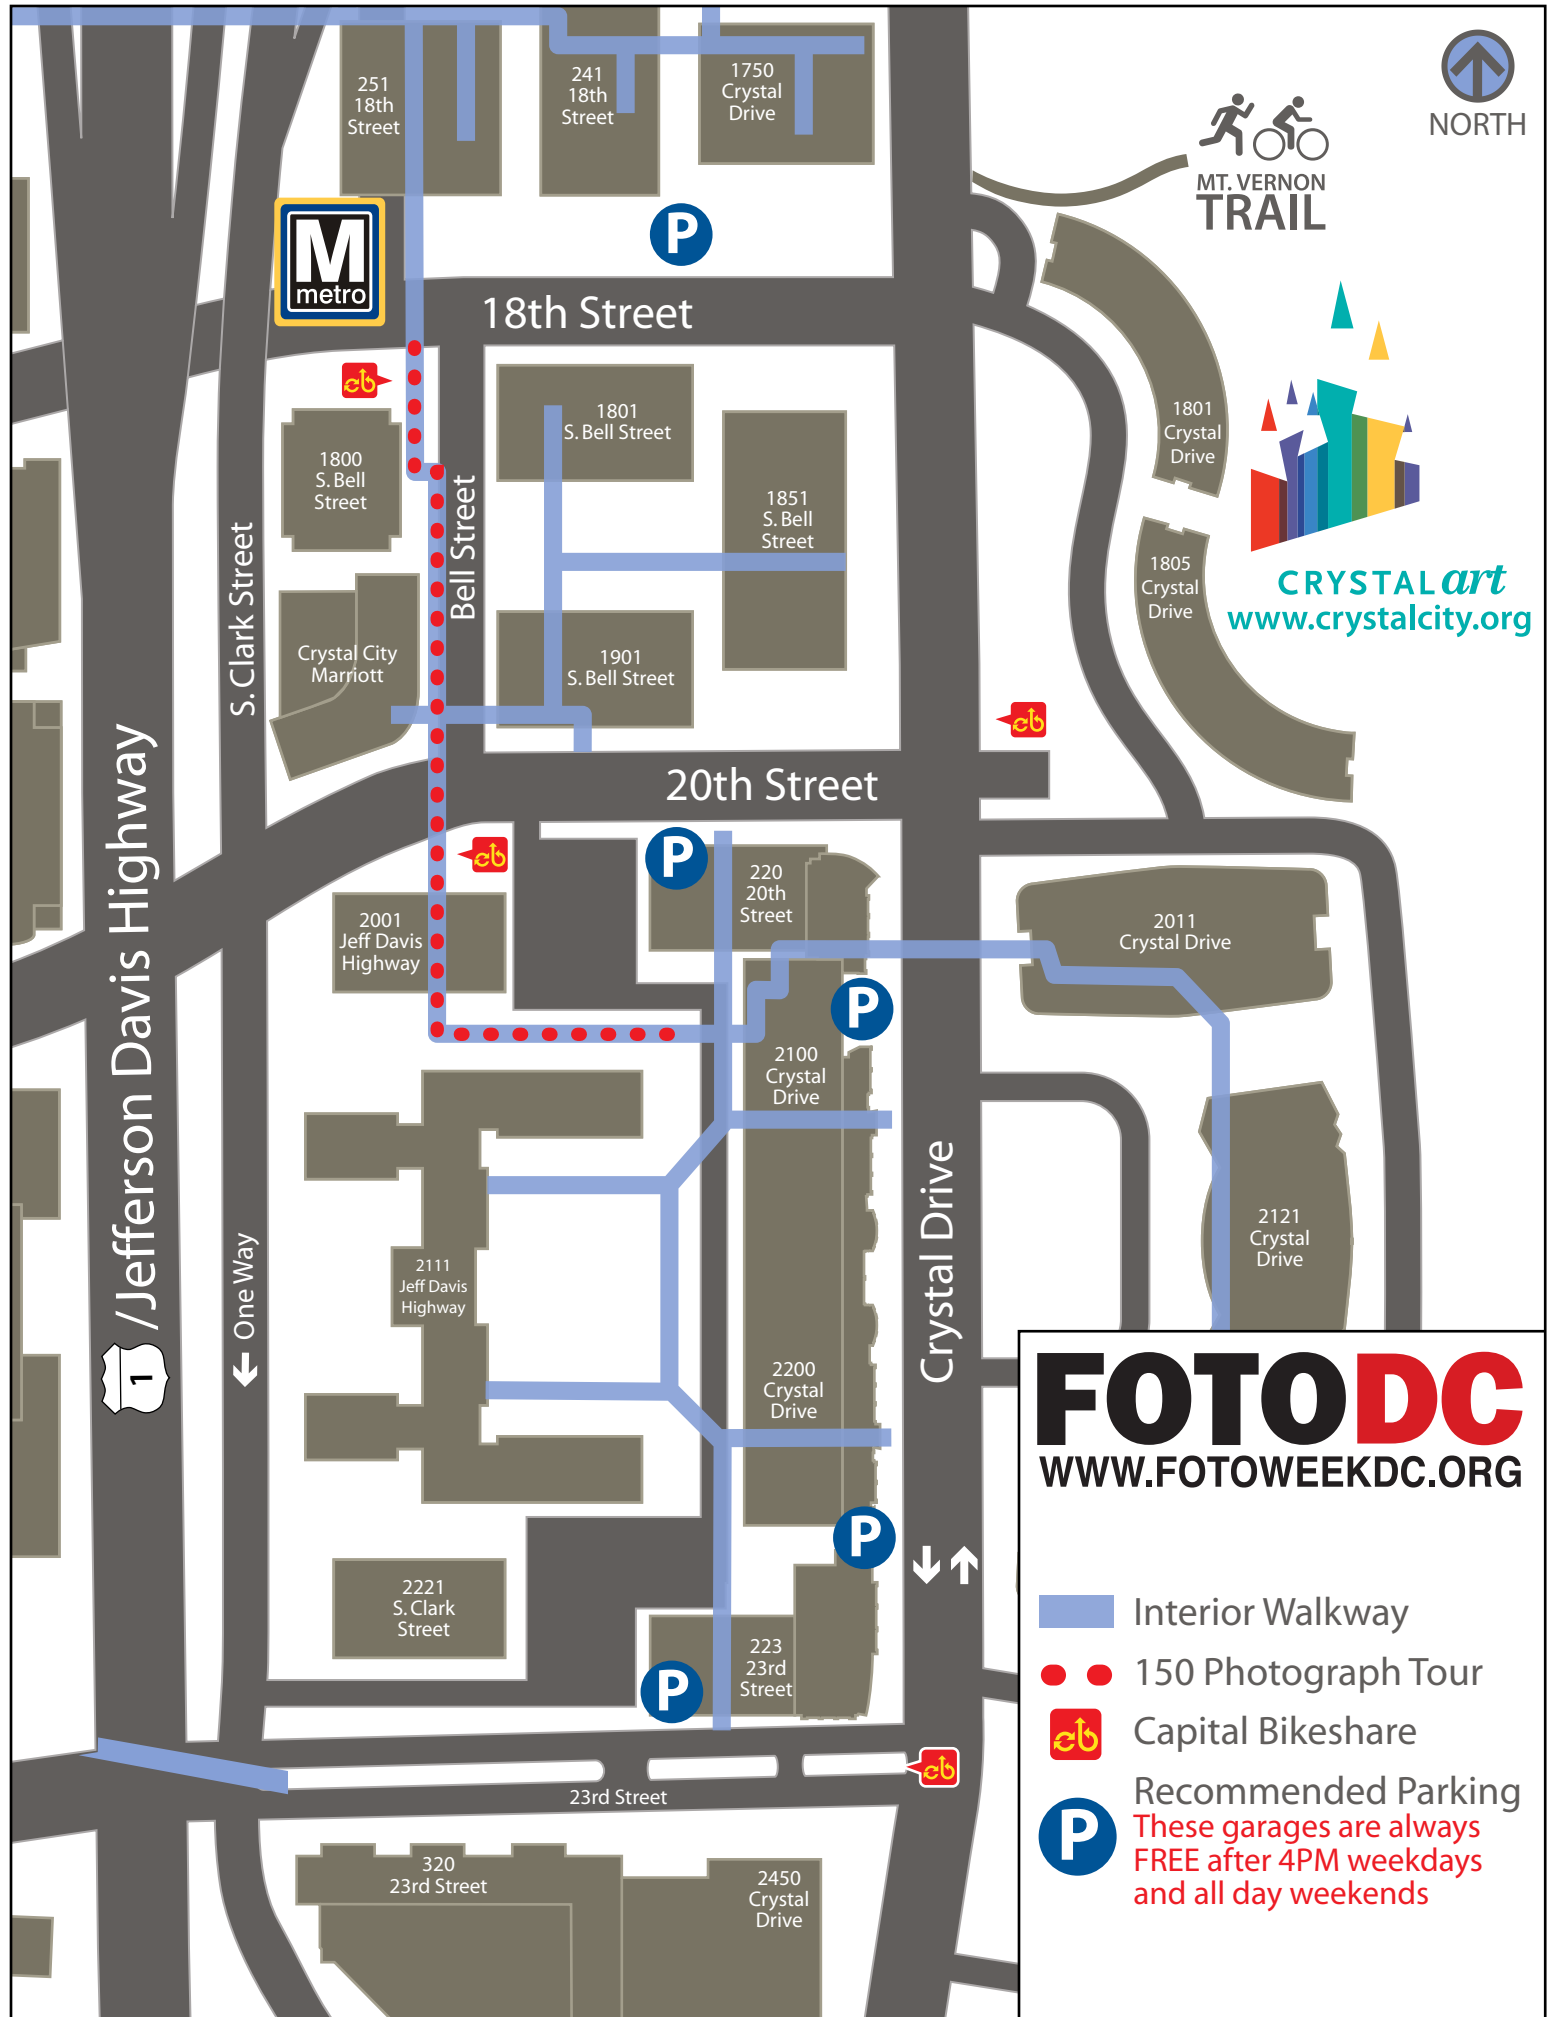

NORTH

CRYSTAL art
www.crystalcity.org

FOTO DC

WWW.FOTOWEEKDC.ORG

-  Interior Walkway
-  150 Photograph Tour
-  Capital Bikeshare
-  Recommended Parking
These garages are always FREE after 4PM weekdays and all day weekends