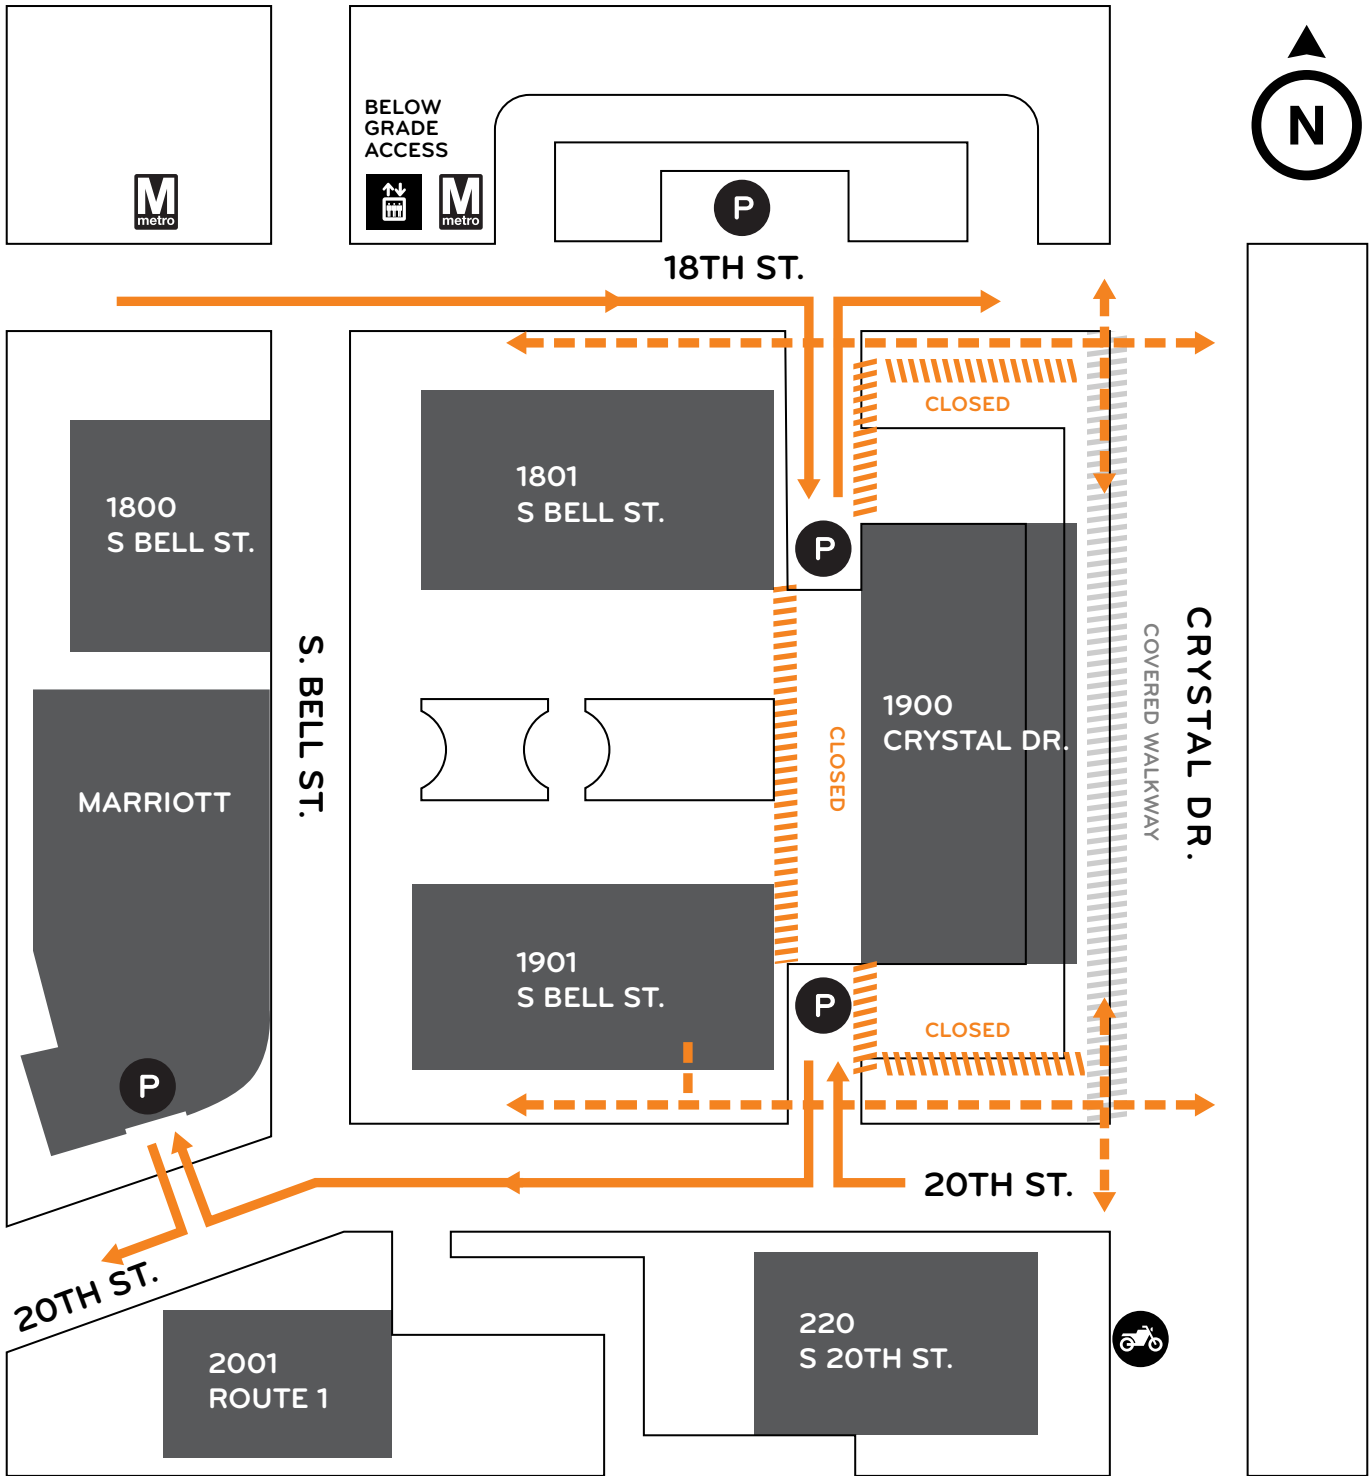

IMAGINE THE POSSIBILITIES

On December 3rd, JBG SMITH will start demolition at 1900 Crystal Drive making way for new residential and retail offerings in our neighborhood. It's exciting and we know that construction can create changes for our everyday routines. Here's what to expect in the next few months:

- The garage entrances on 18th and 20th Streets will remain open.
- The west side of the sidewalk on Crystal Drive will remain open, and will have a covered walkway for your safety.
- The BID Events will continue, and will be moved to new locations - be sure to check out the BID website for the new spots!
- The motorcycle parking will be relocated to Crystal Drive and 20th Streets.
- The games will be relocated to the plaza.

We'll continue to communicate as construction progresses. Stay tuned!

 Vehicular Direction

 Pedestrian Direction

 Sidewalk Closure

 Covered Walkway

 Motorcycle Parking