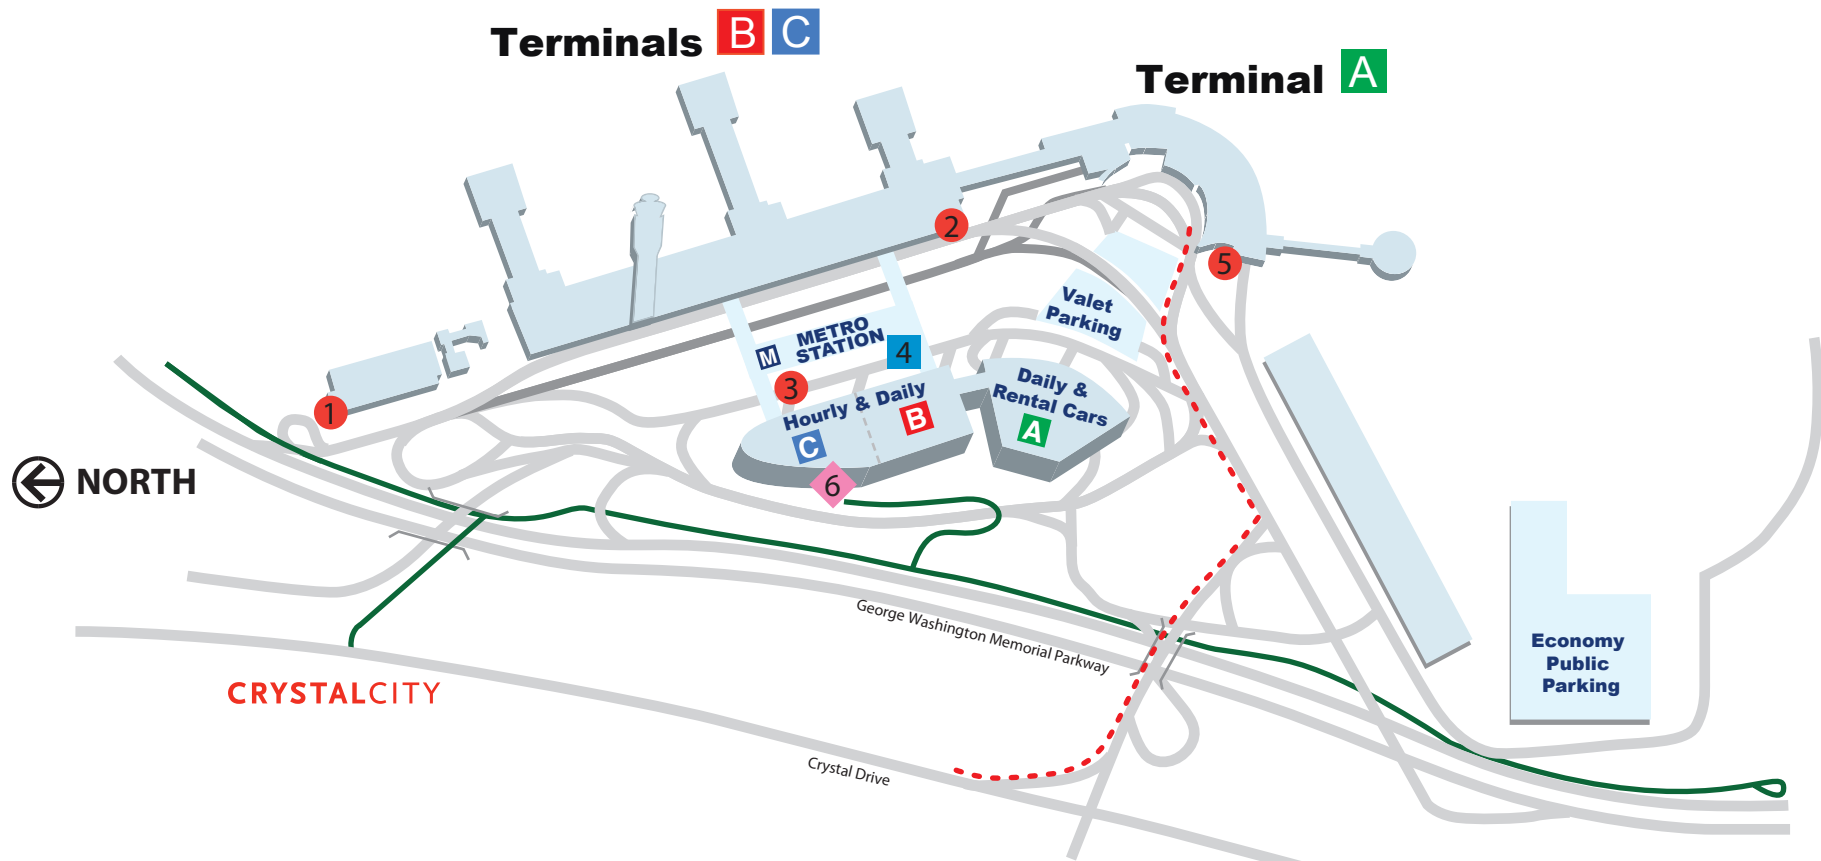

Washington National Airport Bike Stand Locations

- ① North End of Hanger 12 - 2 Spaces
- ② Terminal B Arrivals Level - 2 Spaces
- ③ North Metro Faircard Plaza - 2 Spaces
- ④ South Metro Faircard Plaza - 15 Spaces
- ⑤ Terminal A Loading Dock - 2 Spaces
- ⑥ Parking Garage C/Mt. Vernon Trail - 25 Spaces
- Mount. Vernon Trail
- - - Sidewalk